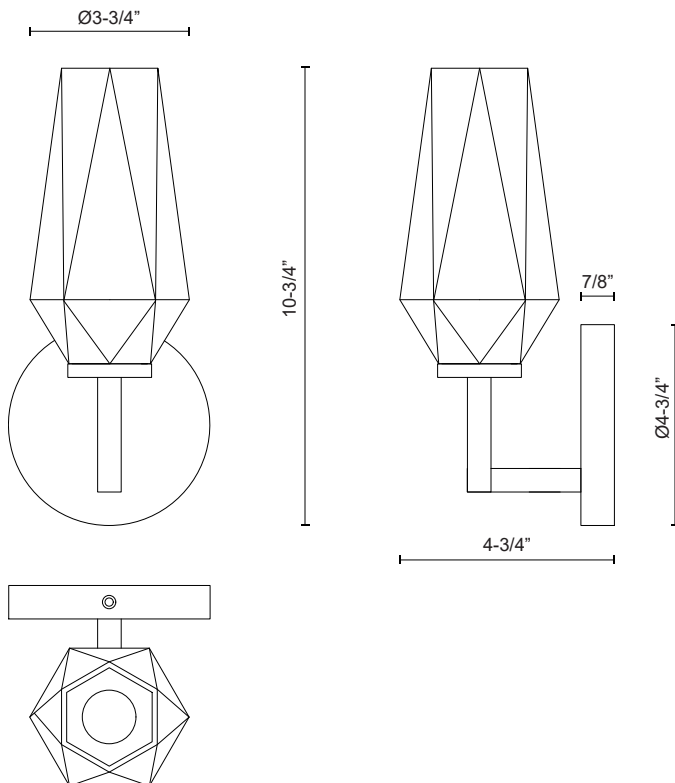

alora mood

P. 1.855.855.8926

CANADA: 19054 28TH Avenue Surrey - BC V3Z 6M3

USA: 3035 E. Lone Mountain Rd - Las Vegas, NV, 89081

KRYSTA WV424110

FIXTURE DIMENSIONS	W3-3/4" x H10-3/4" x E4-3/4"
HEIGHT FROM CENTER	8-3/8"
EXTENSION	4-3/4"
LAMP TYPE	E12
MAX WATTAGE	40W
BULB QTY	1
BULBS INCLUDED	No
VOLTAGE	120V
GLASS DETAILS	Opal Glass
MATERIAL	Steel + Glass
ILLUMINATION DIRECTION	Omni-directional
INSTALL OPTIONS	Wall Mount, Up or Down
LOCATION	Damp
CANOPY DIMENSIONS	D4-3/4" x E7/8"
PAINT FINISH	BG01; MB01;

[D - Diameter, L - Length, W - Width, H - Height, E - Extension]

AVAILABLE FINISHES:

WV424110BGOP
Brushed
Gold/Opal Matte
Glass

WV424110MBOP
Matte Black/Opal
Matte Glass

*For complete warranty terms, please visit: www.aloralighting.com/warranty